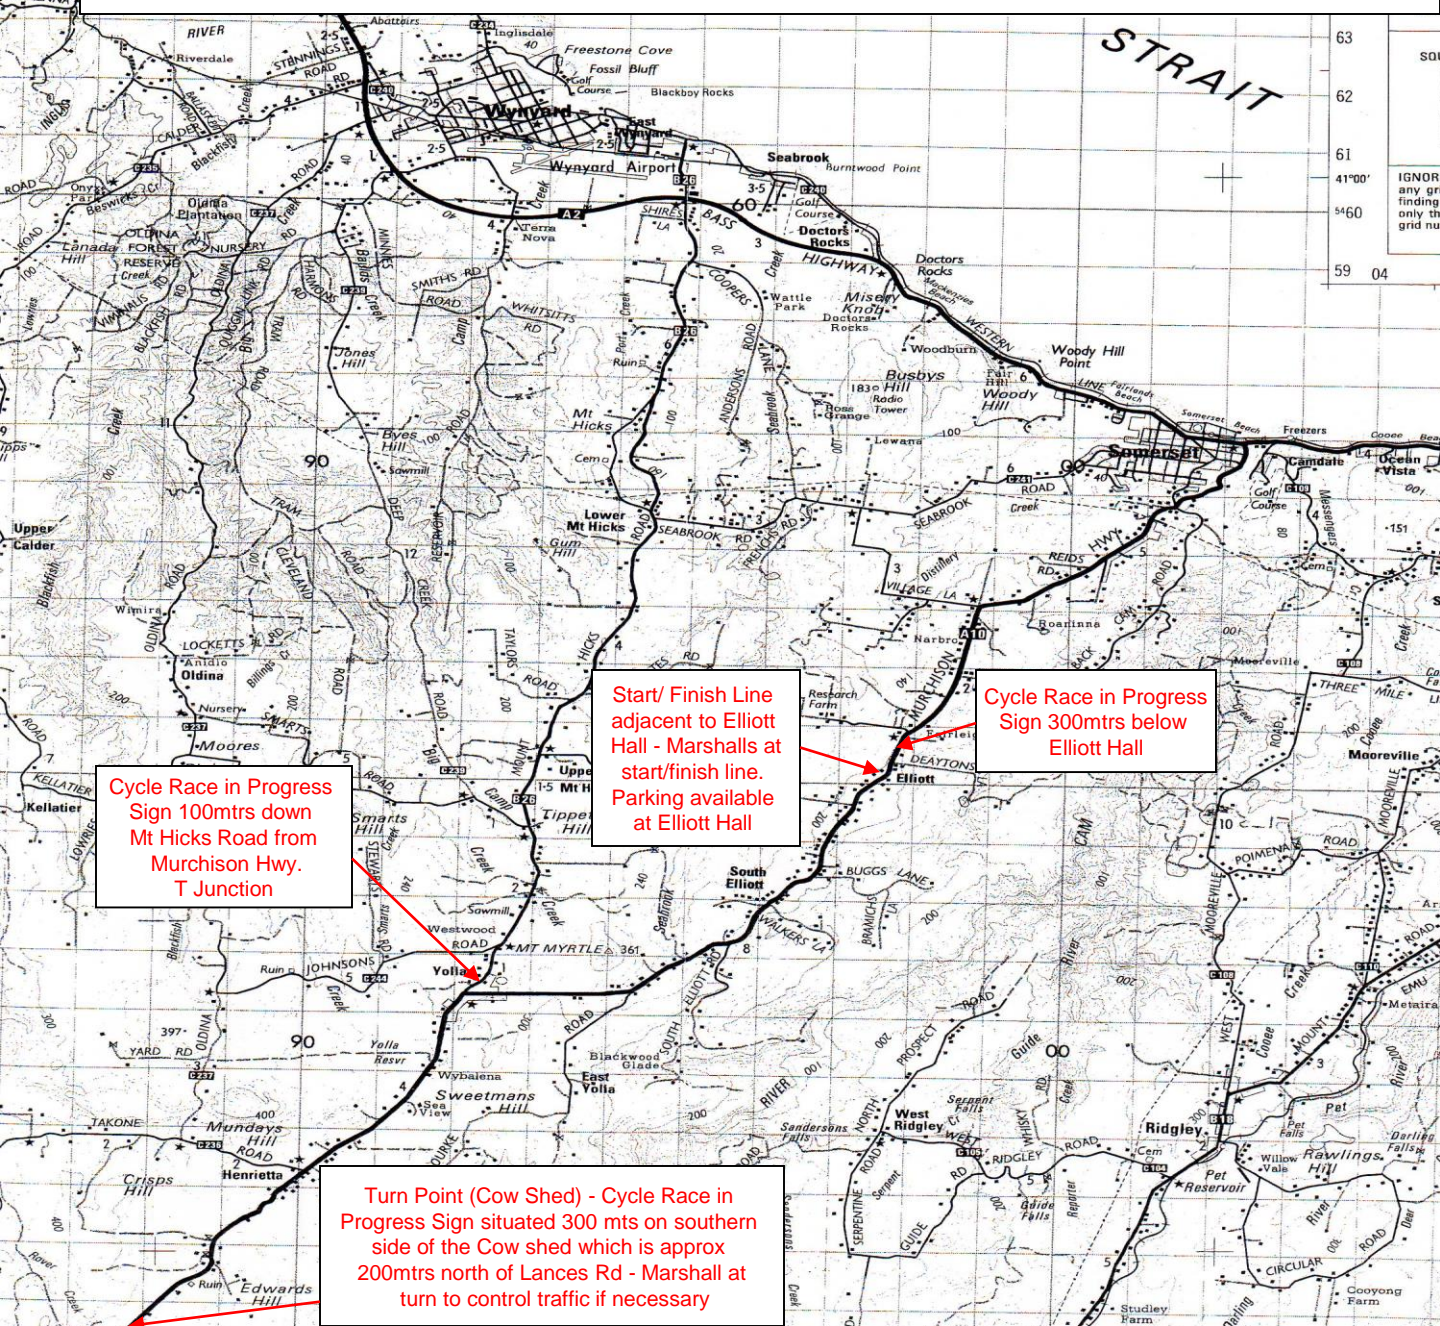

# Coastal Senior Cycling Club Inc Race Map - Elliot Hall to Cow Shed & Return 29.8 kms

Start/ Finish Line adjacent to Elliott Hall - Marshalls at start/finish line. Parking available at Elliott Hall

Cycle Race in Progress Sign 100mtrs down Mt Hicks Road from Murchison Hwy. T Junction

Cycle Race in Progress Sign 300mtrs below Elliott Hall

Turn Point (Cow Shed) - Cycle Race in Progress Sign situated 300 mtrs on southern side of the Cow shed which is approx 200mtrs north of Lances Rd - Marshall at turn to control traffic if necessary