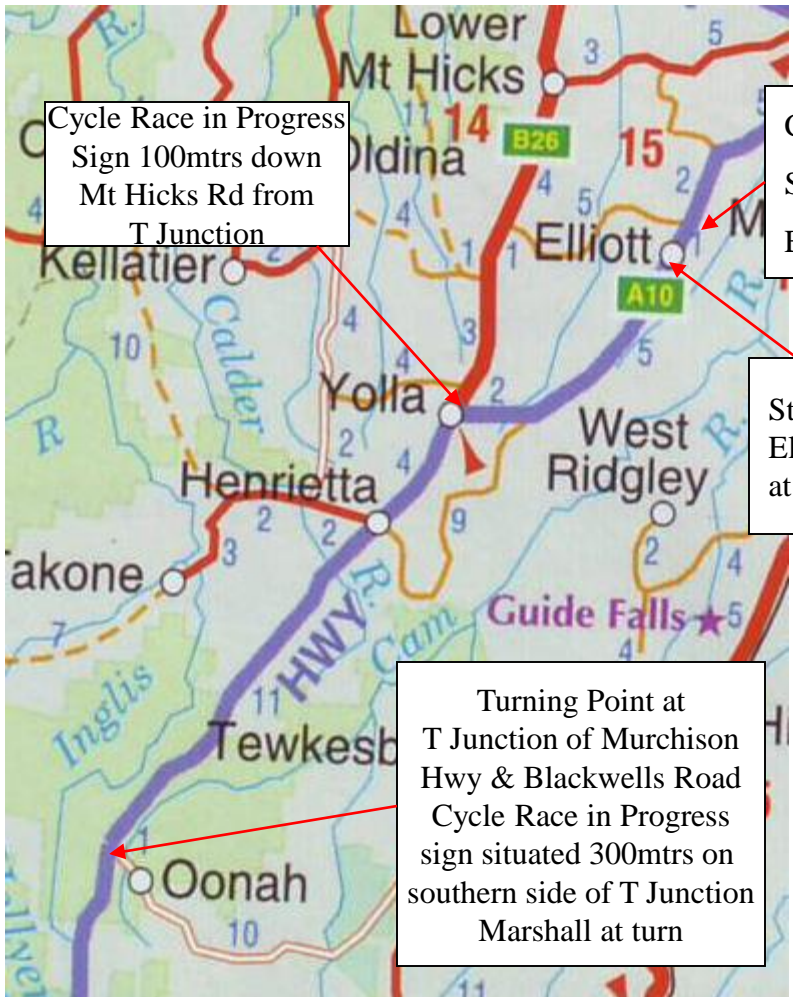

Coastal Senior Cycling Club Inc Race Map - Elliott Hall to Blackwells Road & Return 44 kms

Cycle Race in Progress
Sign 100mtrs down
Mt Hicks Rd from
T Junction

Cycle Race in progress
Sign 300mtrs below
Elliott Hall

Start/Finish Line
Elliott Hall - Marshalls
at start/finish line

Turning Point at
T Junction of Murchison
Hwy & Blackwells Road
Cycle Race in Progress
sign situated 300mtrs on
southern side of T Junction
Marshall at turn