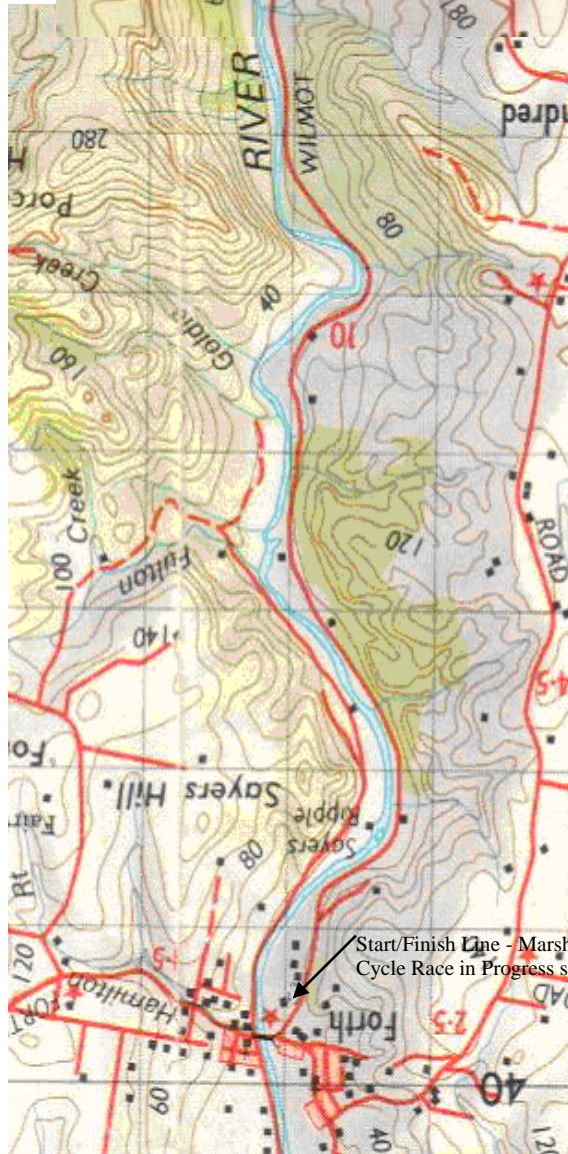

Coastal Senior Cycling Club Inc. – Forth 25Km Race

Cycle Race in Progress Sign

Turn Point - Cycle Race in Progress Sign situated on southern side of Alma Bridge and Marshall at turn to control traffic if necessary

Start/Finish Line - Marshall at line
Cycle Race in Progress sign 300mtrs below line