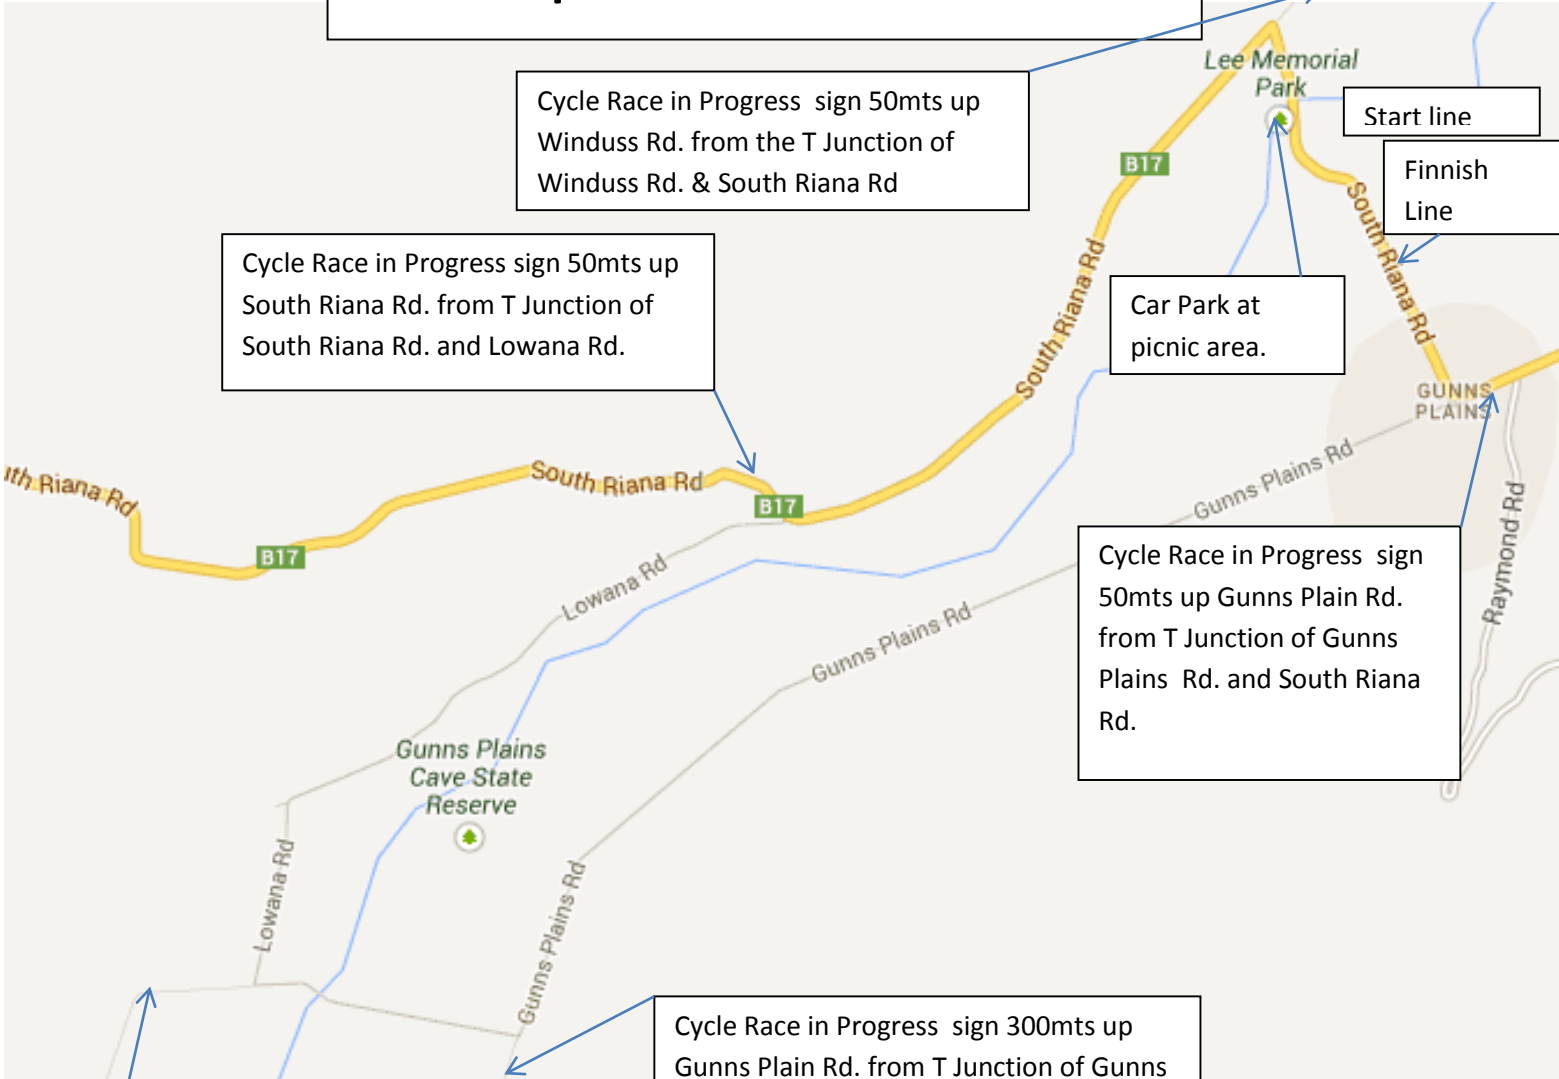

# Coastal Senior Cycling Club Inc.

## Race Map - Gunns Plains 50km Race

Cycle Race in Progress sign 50mts up Winduss Rd. from the T Junction of Winduss Rd. & South Riana Rd

Cycle Race in Progress sign 50mts up South Riana Rd. from T Junction of South Riana Rd. and Lowana Rd.

Car Park at picnic area.

Start line

Finnish Line

Cycle Race in Progress sign 50mts up Gunns Plain Rd. from T Junction of Gunns Plains Rd. and South Riana Rd.

Cycle Race in Progress sign 300mts up Gunns Plain Rd. from T Junction of Gunns Plains Rd. and Lowana Rd.

Cycle Race in Progress sign 50mts up Marshall Bridge Rd. from the T Junction of Marshall Bridge Rd. & Lowana Rd.