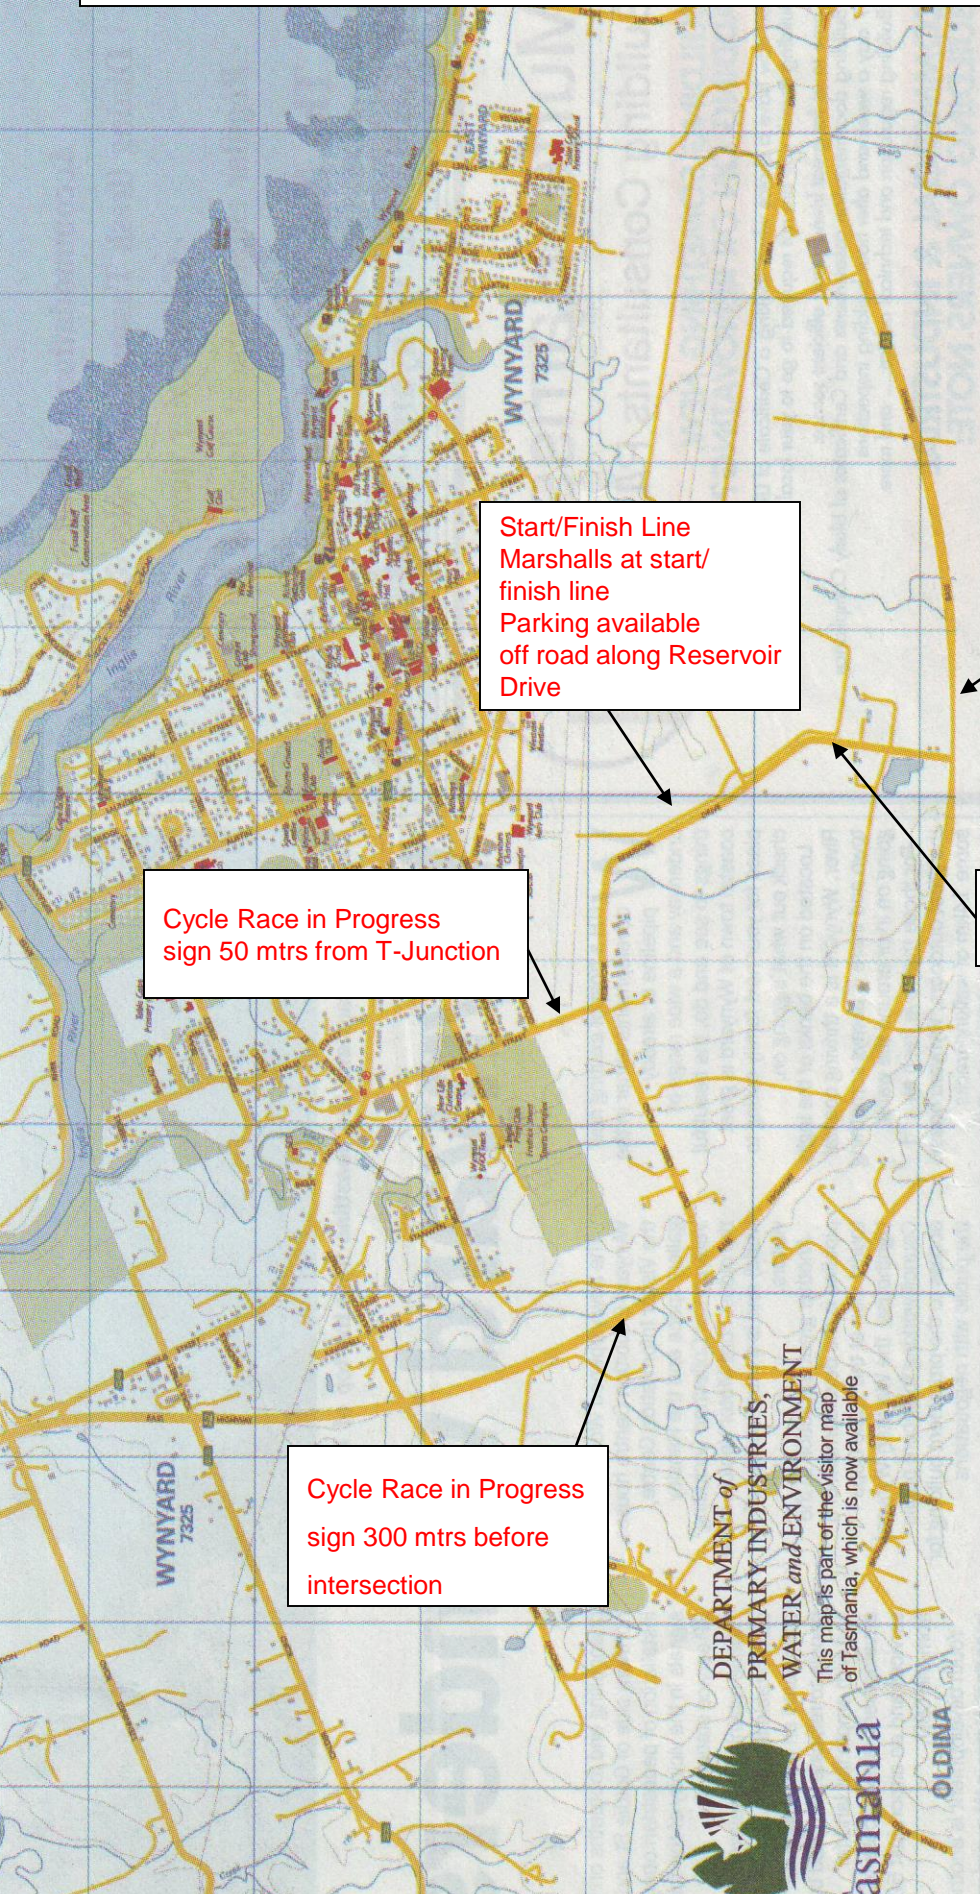

Coastal Senior Cycling Club Inc Race Map - Reservoir Drive, Wynyard

Start/Finish Line
Marshalls at start/
finish line
Parking available
off road along Reservoir
Drive

Cycle Race in Progress
sign 300 mtrs before
intersection

Cycle Race in Progress
sign 50 mtrs from T-Junction

Cycle Race in Progress Sign
50 mtrs from corner

Cycle Race in Progress
sign 300 mtrs before
intersection

DEPARTMENT of
PRIMARY INDUSTRIES,
WATER and ENVIRONMENT
This map is part of the visitor map
of Tasmania, which is now available