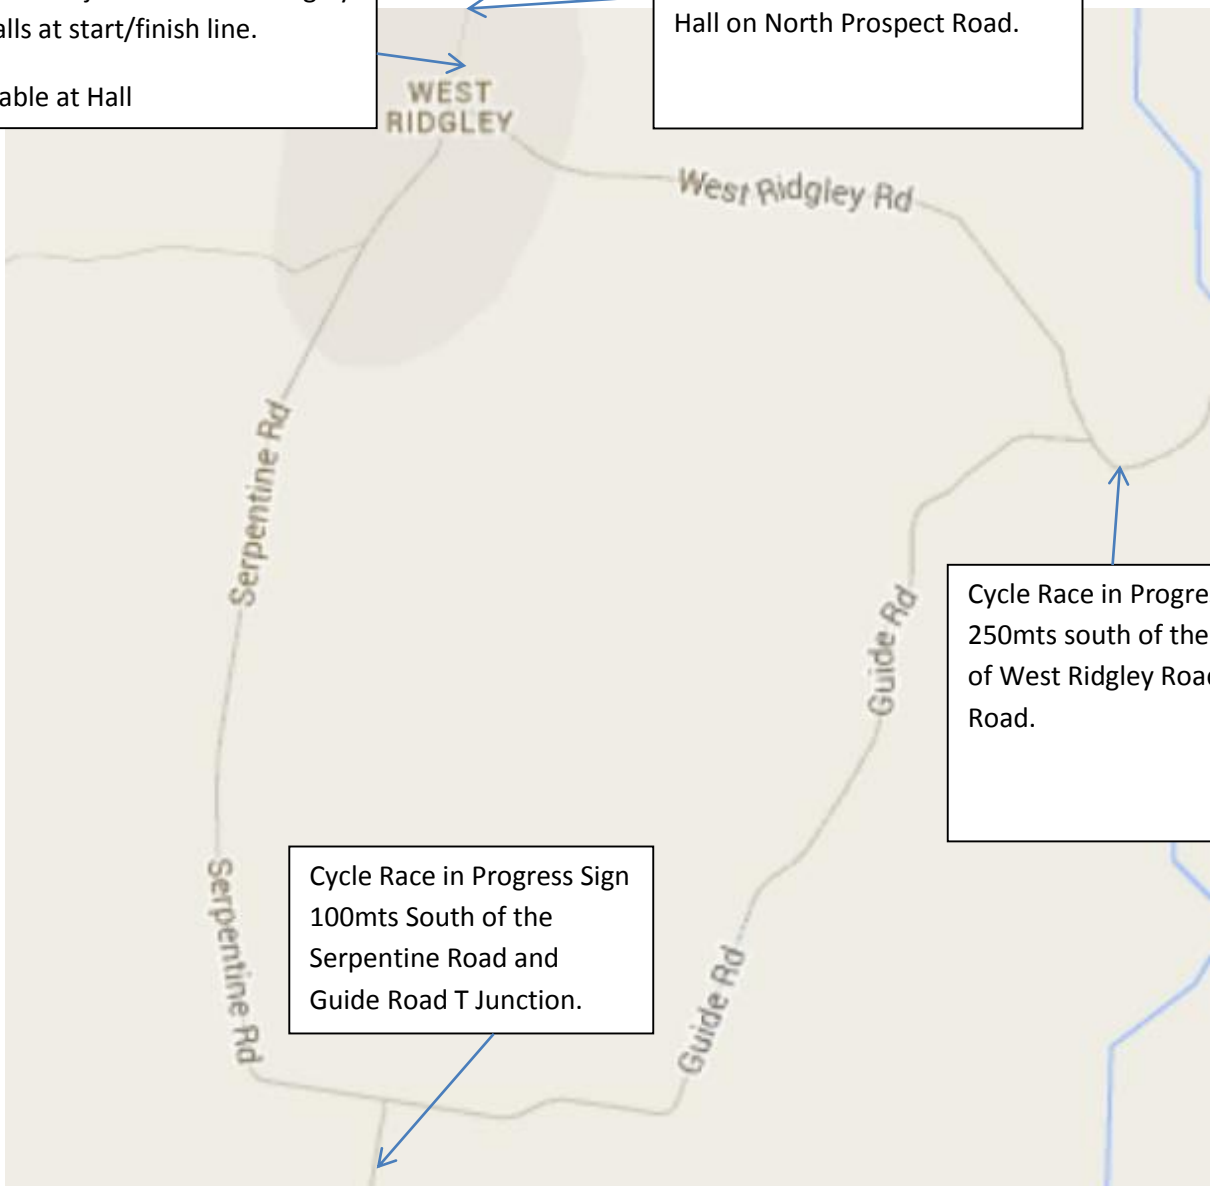

Coastal Senior Cycling Club Inc. – West Ridgley Race

Start/ Finish Line adjacent to West Ridgley Hall - Marshalls at start/finish line.
Parking available at Hall

Cycle Race in Progress Sign
200mts past the West Ridgley Hall on North Prospect Road.

Cycle Race in Progress Sign
100mts South of the
Serpentine Road and
Guide Road T Junction.

Cycle Race in Progress Sign
250mts south of the T Junction
of West Ridgley Road and Guide
Road.